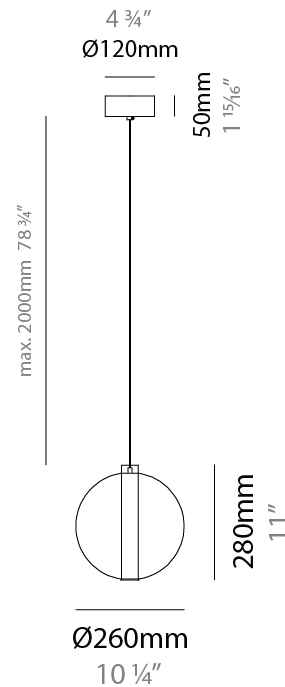

1. To build a product code in our configurator select the specify button on the base model # product page
2. To build a manual product code on this datasheet choose from the options listed below in blue font and add the suffix to the base model #

GENERAL

Series: Oscura Max
Subseries: Oscura Max - Monopoint
Brand: Cangini & Tucci
Division: Design
Mounting Type: Suspension
Mounting Location: Ceiling
Subcategory: Pendant

PHYSICAL

Shape: Round
Diameter (mm): 260
Diameter (in): 10 3/4
Height (mm): 280
Height (in): 11
Max. Overall Height (mm): 2280
Max. Overall Height (in): 89 3/4
Light Distribution: Omnidirectional
Weight (kg): 0.800
Weight (lbs): 1.76
Fixture Finish: [AMB](#) / [BLK](#) / [BRZ](#) / [GLD](#) / [GRN](#) / [PNK](#) / [RGD](#) / [RUB](#) / [SKB](#) / [SMK](#) / [STE](#) / [TOB](#) / [TRA](#)
Holder Finish: [CHR](#) / [WHI](#) / [BLK](#) / [BCR](#)
Fixture Material: Glass / Metal
Cable Details: 2,000mm Transparent cable

ELECTRICAL

Lamp Type: LED (Zhaga Standard)
Input Wattage (W): 7.8
Total Output Wattage (W): 6
Dimming: Non-Dimmable
Driver Included: Yes
Driver Location: Integrated
Input Voltage (V): 120 - 277
Constant Current (MA): 500mA
Upon Request: Non-Dimming / Phase Dimming (120Vac only) / 0-10V Dimming

LED

Color Temperature (°K): [2700](#) / [3000](#)
Max. Delivered Lumen (lm): 866
CRI: >90 CRI

OPTICAL

RATINGS AND CERTIFICATIONS

Certified By: Certified for North American Standards
IP rating: IP20

PROJECT
TYPE
SPECIFIER
QUANTITY
DATE