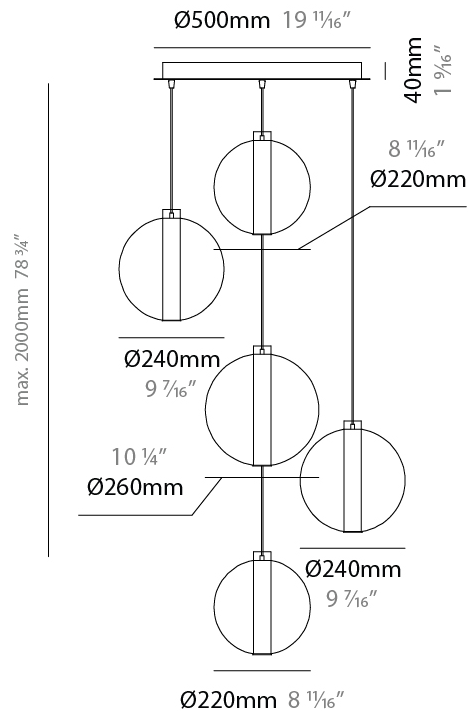

OSCURA MAX - 5 LIGHT CLUSTER SUSPENSION

D141228- : D141228-30K-CHR-TRA

base number	Color Temperature	Finish Options	Finish Options

1. To build a product code in our configurator select the specify button on the base model # product page
2. To build a manual product code on this datasheet choose from the options listed below in blue font and add the suffix to the base model #

GENERAL

Series: Oscura Max
Subseries: Oscura Max - 5 Light Cluster
Brand: Cangini & Tucci
Division: Design
Mounting Type: Suspension
Mounting Location: Ceiling
Subcategory: Pendant

PHYSICAL

Shape: Round
Diameter (mm): 560
Diameter (in): 22 1/16
Height (mm): 560
Height (in): 22 1/16
Max. Overall Height (mm): 2560
Max. Overall Height (in): 100 13/16
Light Distribution: Omnidirectional
Weight (kg): 8.555
Weight (lbs): 18.86
Accent Finish: PSS
Fixture Material: Glass / Metal
Cable Details: 2,000mm Transparent cable

ELECTRICAL

Lamp Type: LED (Zhaga Standard)
Input Wattage (W): 39
Total Output Wattage (W): 30
Dimming: Non-Dimmable
Driver Included: Yes
Driver Location: Integrated
Input Voltage (V): 120 - 277
Constant Current (MA): 500mA
Upon Request: Non-Dimming / Phase Dimming (120Vac only) / 0-10V Dimming

LED

Number of LEDs: 5
Color Temperature (°K): 3000
Max. Delivered Lumen (lm): 4330
CRI: >90 CRI

OPTICAL

RATINGS AND CERTIFICATIONS

Certified By: Certified for North American Standards
IP rating: IP20