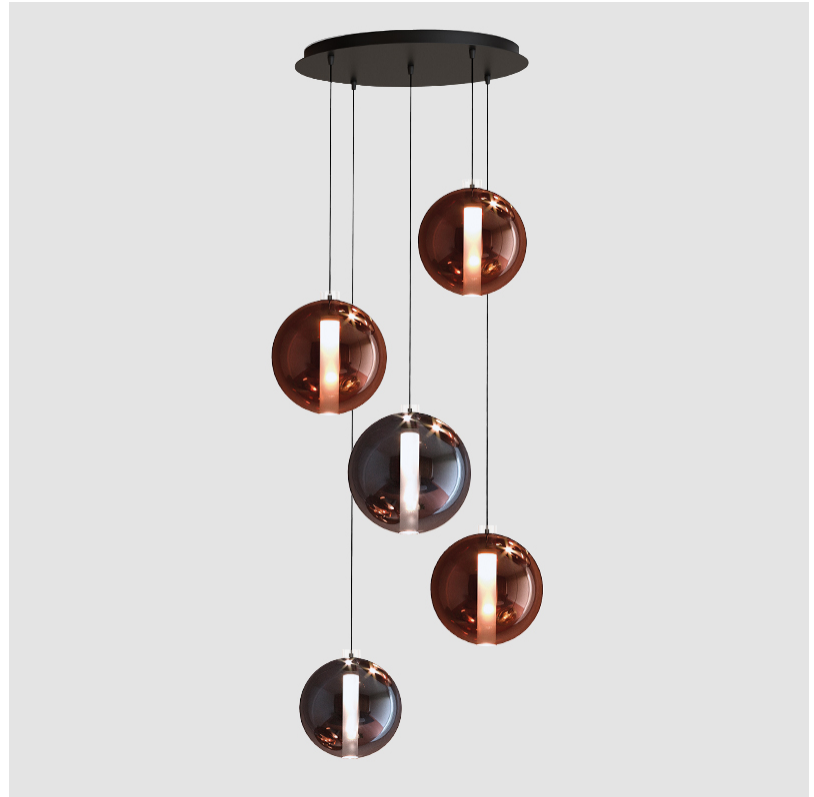

OSCURA MAX - 5 LIGHT CLUSTER SUSPENSION

D141228- : D141228-30K-CHR-TRA

base number	Color Temperature	Finish Options	Finish Options

1. To build a product code in our configurator select the specify button on the base model # product page
2. To build a manual product code on this datasheet choose from the options listed below in blue font and add the suffix to the base model #

GENERAL

Series: Oscura Max
Subseries: Oscura Max - 5 Light Cluster
Brand: Cangini & Tucci
Division: Design
Mounting Type: Suspension
Mounting Location: Ceiling
Subcategory: Pendant

PHYSICAL

Shape: Round
Diameter (mm): 560
Diameter (in): 22 1/16
Height (mm): 560
Height (in): 22 1/16
Max. Overall Height (mm): 2560
Max. Overall Height (in): 100 13/16
Light Distribution: Omnidirectional
Weight (kg): 8.555
Weight (lbs): 18.86
Accent Finish: PSS
Fixture Material: Glass / Metal
Cable Details: 2,000mm Transparent cable

ELECTRICAL

Lamp Type: LED (Zhaga Standard)
Input Wattage (W): 39
Total Output Wattage (W): 30
Dimming: Non-Dimmable
Driver Included: Yes
Driver Location: Integrated
Input Voltage (V): 120 - 277
Constant Current (MA): 500mA
Upon Request: Non-Dimming / Phase Dimming (120Vac only) / 0-10V Dimming

LED

Number of LEDs: 5
Color Temperature (°K): 3000
Max. Delivered Lumen (lm): 4330
CRI: >90 CRI

OPTICAL

RATINGS AND CERTIFICATIONS

Certified By: Certified for North American Standards
IP rating: IP20