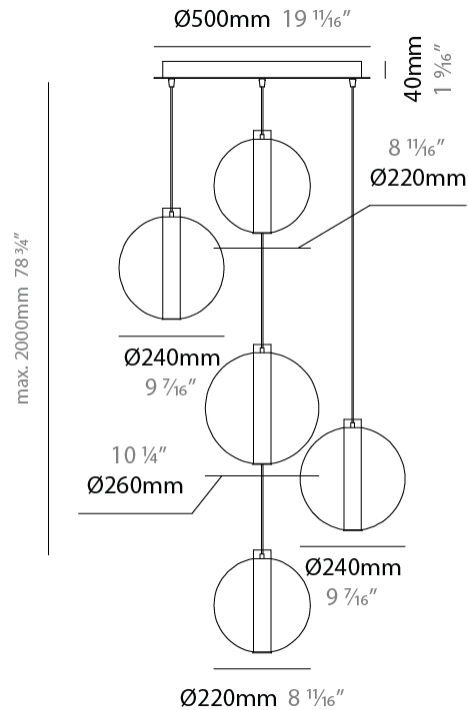

D141228-30K-MBK-AMB-BRZ-RUB-SKB-SMK

base number _____ Color _____ Finish _____ Finish _____
Temperature Options Options

1. To build a product code in our configurator select the specify button on the base model # product page
2. To build a manual product code on this datasheet choose from the options listed below in blue font and add the suffix to the base model #

GENERAL

Series: Oscura Max
Subseries: Oscura Max - 5 Light Cluster
Brand: Cangini & Tucci
Division: Design
Mounting Type: Suspension
Mounting Location: Ceiling
Subcategory: Pendant

PHYSICAL

Shape: Round
Diameter (mm): 560
Diameter (in): 22 ⁷/₁₆
Height (mm): 560
Height (in): 22 ⁷/₁₆
Max. Overall Height (mm): 2560
Max. Overall Height (in): 100 ¹³/₁₆
Light Distribution: Omnidirectional
Weight (kg): 8.555
Weight (lbs): 18.86
Accent Finish: PSS
Fixture Material: Glass / Metal
Cable Details: 2,000mm Transparent cable

ELECTRICAL

Lamp Type: LED (Zhaga Standard)
Input Wattage (W): 39
Total Output Wattage (W): 30
Dimming: Non-Dimmable
Driver Included: Yes
Driver Location: Integrated
Input Voltage (V): 120 - 277
Constant Current (MA): 500mA
Upon Request: Non-Dimming / Phase Dimming (120Vac only) / 0-10V Dimming

LED

Number of LEDs: 5
Color Temperature (°K): 3000
Max. Delivered Lumen (lm): 4330
CRI: >90 CRI

OPTICAL

RATINGS AND CERTIFICATIONS

Certified By: Certified for North American Standards
IP rating: IP20