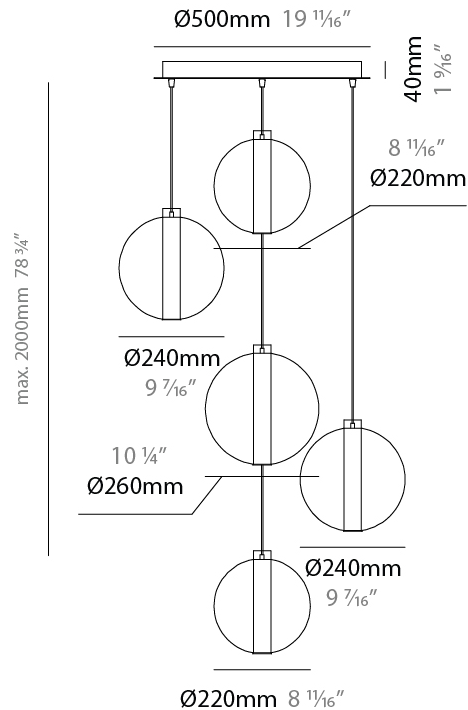

D141228-30K-CHR-TRA-TRA-SMK-SMK-SMK

base number _____ Color _____ Finish _____
Temperature Options Finish Options

1. To build a product code in our configurator select the specify button on the base model # product page
2. To build a manual product code on this datasheet choose from the options listed below in blue font and add the suffix to the base model #

GENERAL

Series: Oscura Max
Subseries: Oscura Max - 5 Light Cluster
Brand: Cangini & Tucci
Division: Design
Mounting Type: Suspension
Mounting Location: Ceiling
Subcategory: Pendant

PHYSICAL

Shape: Round
Diameter (mm): 560
Diameter (in): 22 1/16"
Height (mm): 560
Height (in): 22 1/16"
Max. Overall Height (mm): 2560
Max. Overall Height (in): 100 13/16"
Light Distribution: Omnidirectional
Weight (kg): 8.555
Weight (lbs): 18.86
Accent Finish: PSS
Fixture Material: Glass / Metal
Cable Details: 2,000mm Transparent cable

ELECTRICAL

Lamp Type: LED (Zhaga Standard)
Input Wattage (W): 39
Total Output Wattage (W): 30
Dimming: Non-Dimmable
Driver Included: Yes
Driver Location: Integrated
Input Voltage (V): 120 - 277
Constant Current (MA): 500mA
Upon Request: Non-Dimming / Phase Dimming (120Vac only) / 0-10V Dimming

LED

Number of LEDs: 5
Color Temperature (°K): 3000
Max. Delivered Lumen (lm): 4330
CRI: >90 CRI

OPTICAL

RATINGS AND CERTIFICATIONS

Certified By: Certified for North American Standards
IP rating: IP20