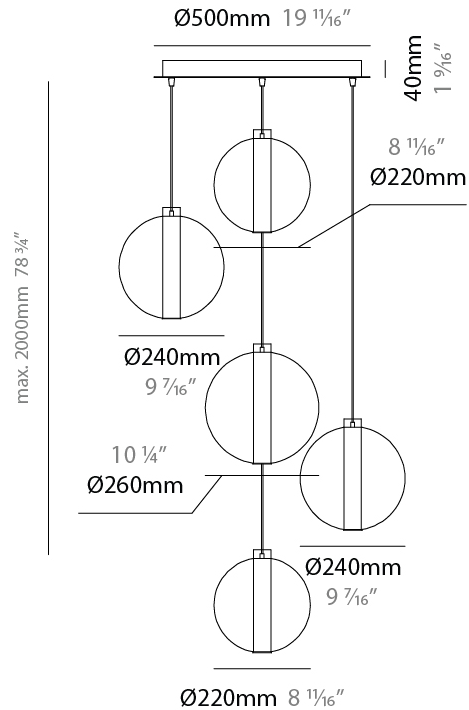

OSCURA MAX - 5 LIGHT CLUSTER SUSPENSION

D141228-30K-BCR-TRA-TRA-TRA-SMK-SMK

base number Color Finish Finish
Temperature Options Options

1. To build a product code in our configurator select the specify button on the base model # product page
2. To build a manual product code on this datasheet choose from the options listed below in blue font and add the suffix to the base model #

GENERAL

Series: Oscura Max
Subseries: Oscura Max - 5 Light Cluster
Brand: Cangini & Tucci
Division: Design
Mounting Type: Suspension
Mounting Location: Ceiling
Subcategory: Pendant

PHYSICAL

Shape: Round
Diameter (mm): 560
Diameter (in): 22 ⁷/₁₆
Height (mm): 560
Height (in): 22 ⁷/₁₆
Max. Overall Height (mm): 2560
Max. Overall Height (in): 100 ¹³/₁₆
Light Distribution: Omnidirectional
Weight (kg): 8.555
Weight (lbs): 18.86
Accent Finish: PSS
Fixture Material: Glass / Metal
Cable Details: 2,000mm Transparent cable

ELECTRICAL

Lamp Type: LED (Zhaga Standard)
Input Wattage (W): 39
Total Output Wattage (W): 30
Dimming: Non-Dimmable
Driver Included: Yes
Driver Location: Integrated
Input Voltage (V): 120 - 277
Constant Current (MA): 500mA
Upon Request: Non-Dimming / Phase Dimming (120Vac only) / 0-10V Dimming

LED

Number of LEDs: 5
Color Temperature (°K): 3000
Max. Delivered Lumen (lm): 4330
CRI: >90 CRI

OPTICAL

RATINGS AND CERTIFICATIONS

Certified By: Certified for North American Standards
IP rating: IP20